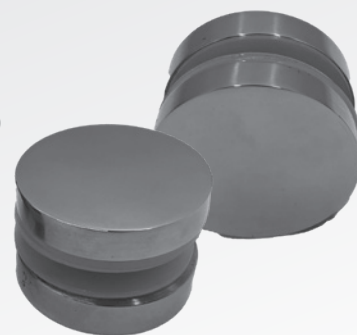

**Conector 100
Centro / Pulido**
GLASS-CONECTOR-100-CENTRO-PULIDO
Q49.00

**Conector 100
Centro / Satin**
GLASS-CONECTOR-100-CENTRO-SATIN
Q49.00